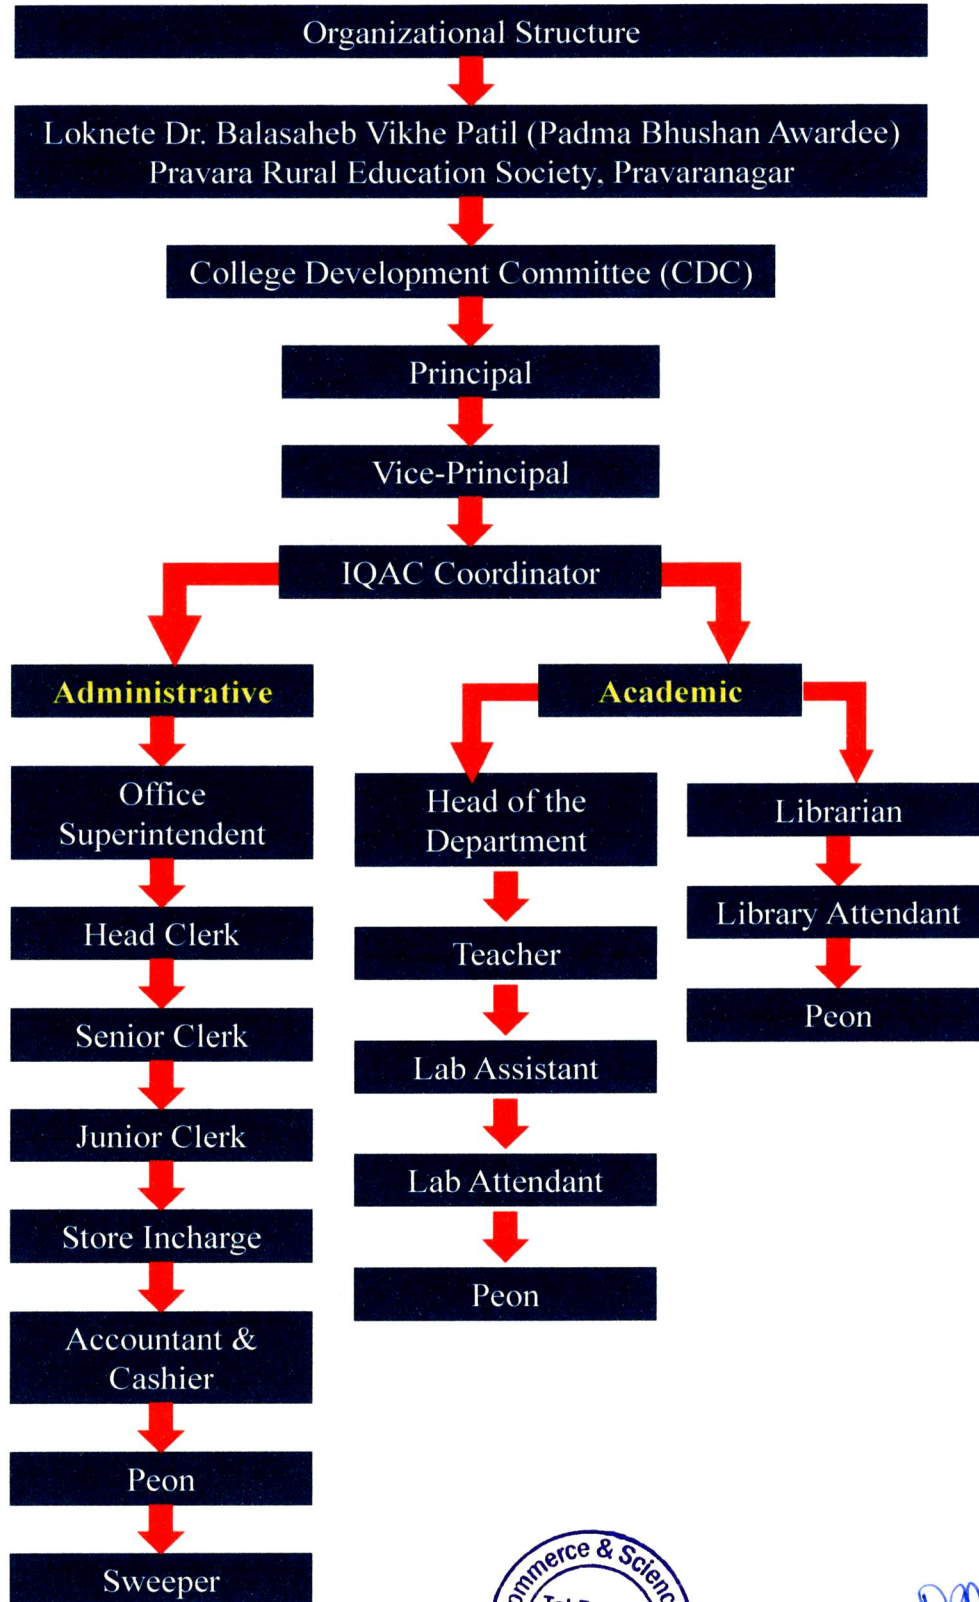

LOKNETE DR. BALASAHEBVIKHE PATIL (PADMA BHUSHAN AWARDEE)
PRAVARA RURAL EDUCATION SOCIETY'S
ARTS, COMMERCE AND SCIENCE COLLEGE, SATRAL,
A/P SATRAL, TAL. RAHURI, DIST. AHMEDNAGAR

Danprey
Principal
Arts, Commerce and Science College
A/Po. Satral, Tal. Rahuri,
Dist. Ahmednagar. 413711