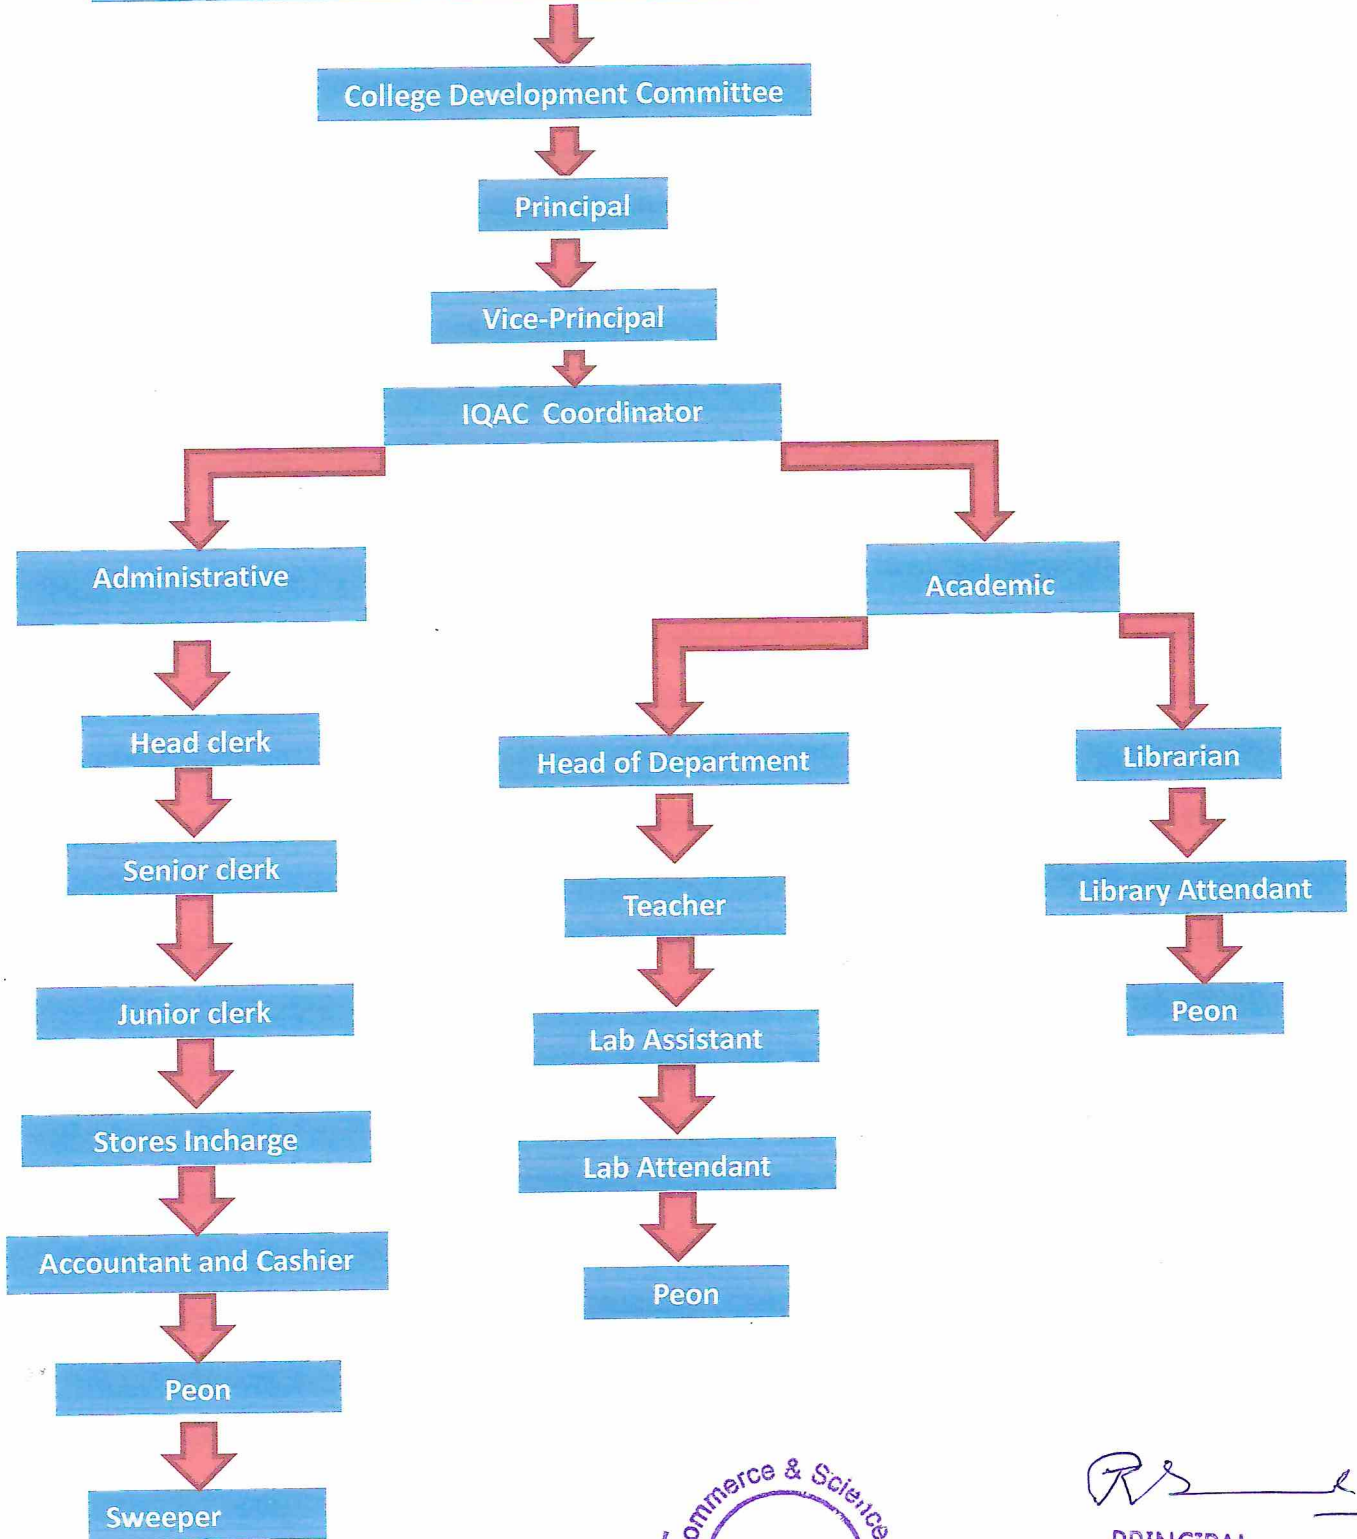

Loknete Dr. Balasaheb Vikhe Patil (Padma Bhushan Awardee) Pravara Rural Education Society's

Arts, Commerce and Science College, Satral

At. Satral, Po. Songaon, Tal. Rahuri, Dist. Ahmednagar

Organizational Structure

Loknete Dr. Balasaheb Vikhe Patil (Padma Bhushan Awardee)
Pravara Rural Education Society, Pravaranagar

PRINCIPAL
Art, Commerce & Science College
Satral, Tal. Rahuri, Dist. A'Nagar