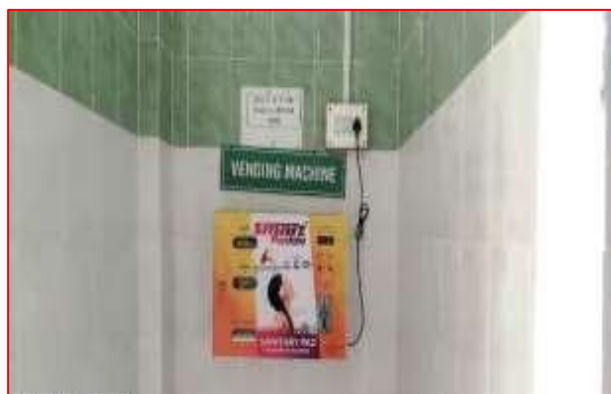

The institution has ensured the availability of adequate facilities for women, such as:

- **Round-the-clock security** for the safety of female students.
- **Female security personnel** on campus.
- **CCTV surveillance** throughout the campus.
- **Common rooms** equipped with essential facilities like first aid kits, toilets, cribs, beds, mirrors, chairs, tables, washbasins and dustbins.
- **Separate washrooms** and drinking water supply.
- **Vending machines** in girls' washrooms.
- **Separate parking facilities** for women.
- Support from the **Anti-Ragging Committee** and **Grievance Office** to help female students resolve any grievances.
- A **mentoring system** that places special focus on female students, with mentors regularly communicating with their parents.
- A **lady teacher** accompanying female students during NSS camps, field trips, excursions, and other extracurricular activities.

## Facilities Provided for Women

**24x7 Security Guard**

**24x7 CCTV Vigilance**

**Committees for Girl's Counseling**

**Girl's Common Room**

**Attached Washroom**

**Sick Room for Girls**

**Sanitary Napkin Vending Machine**

**24x7 CCTV Cameras**

**Divyangjan Toilet for Girls**

**Suggestion Box for Girls Student**

**Separate Drinking Water Facility for Girls**

**Ladies Toilet**